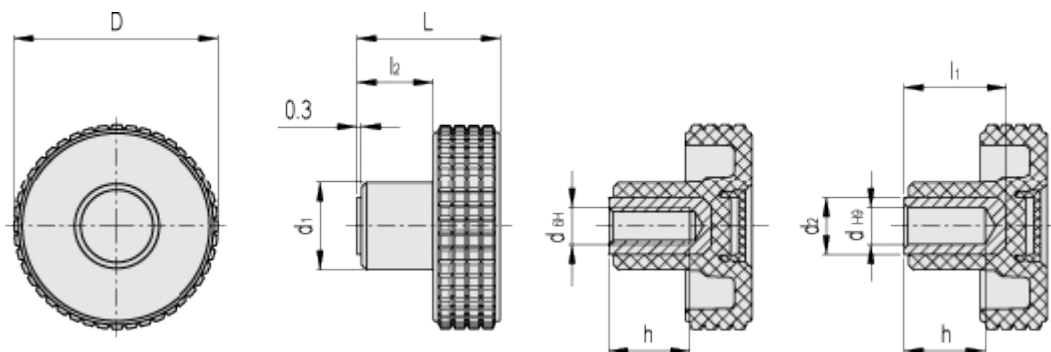

Data Sheet

Article number: 23020343269

Description: E+G Fingregreb MBT.40-B-M8-C9, black centre cap

Measures

D	= 39.5	l2	= 12.5
d1	= 17		
d2	= -		
dH6	= M8		
dH9	= -		
h	= 13		
L	= 26.5		
l1	= -		